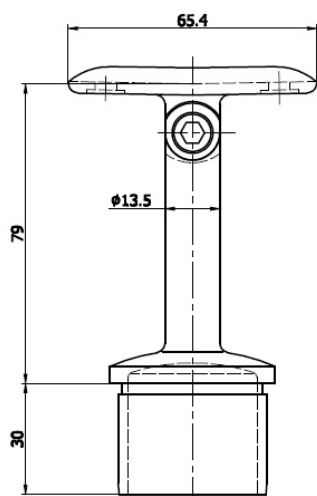

PRODUCT SHEET

Description:

Round Flexible Rail Support, SS316-Brushed, $\varnothing 42,4 \times 2,0 \times 79$ mm

Item number:

22.10.405-0

Units	Box	Carton	HS Code	Barcode
Pcs.	2	16	8302419000	
				5704866108577