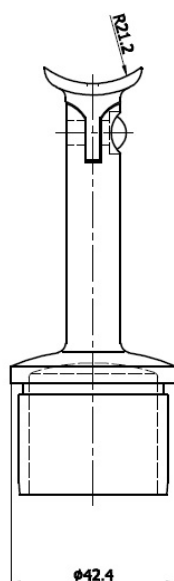

PRODUCT SHEET

Description:

Round Flexible Rail Support, SS316-Brushed, $\varnothing 42,4 \times 2,0 \times 79$ mm

Item number:

22.10.405-0

Units	Box	Carton	HS Code	Barcode
Pcs.	2	16	8302419000	
				5704866108577